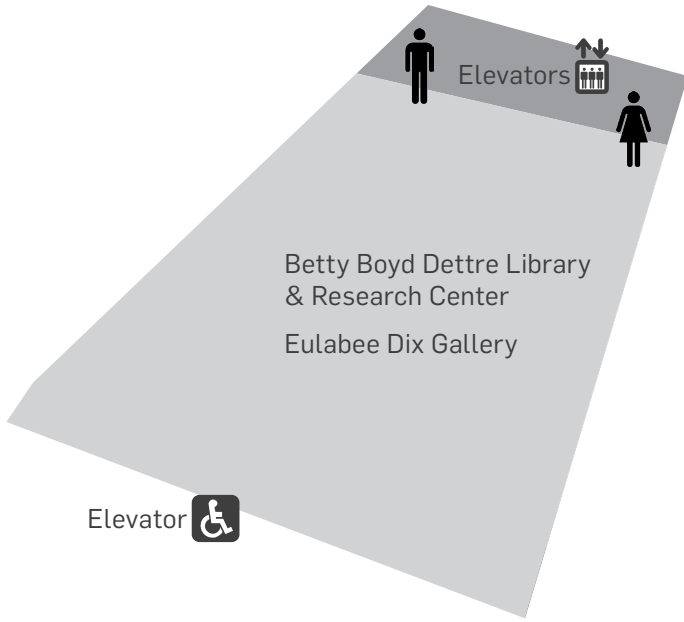

## FIFTH FLOOR

PERFORMANCE HALL  
Open only during scheduled events and programs

## SECOND FLOOR

ROTATING SPECIAL EXHIBITIONS

## GROUND FLOOR

MUSEUM INTRODUCTION  
COLLECTION HIGHLIGHTS  
ROTATING SPECIAL EXHIBITIONS  
INFORMATION DESK  
MUSEUM SHOP

## MEZZANINE

MEZZANINE CAFÉ M-F, 11 a.m.-2 p.m.  
COLLECTION HIGHLIGHTS  
ELISABETH A. KASSER BOARD ROOM